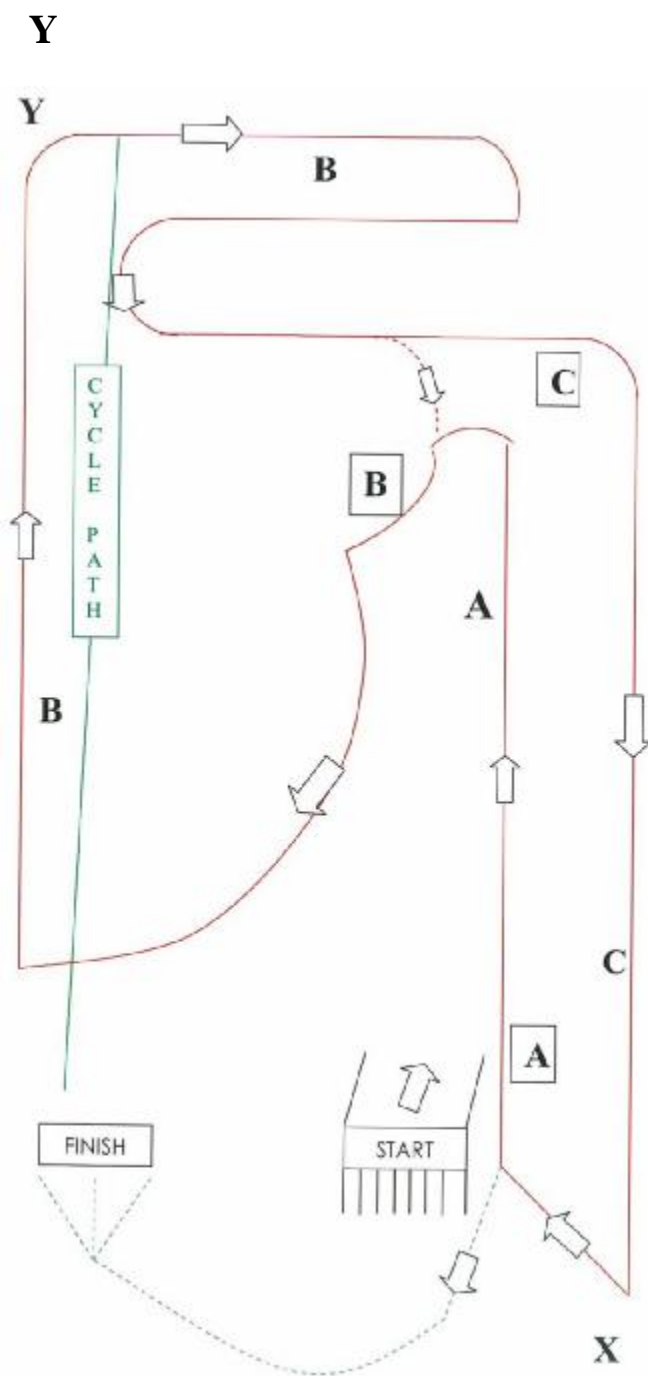

Time	Race	Course	Mts
1.30pm	MG	Large = ABC	2000
1.35pm	MB	Medium + Large = A 2 x B C	3000
1.50pm	JG	Medium + Large = A 2 x B C	3000
2.10pm	JB	2 x Large = A B C A B C	3900
2.30pm	IG	2 x Large = A B C A B C	3900
2.50pm	IB	3 x Large = A B C A B C A B C	5800
3.10pm	SG	2 x Large = A B C A B C	3900
3.30pm	SB	Medium + 3 x Large = A 2 x B C A B C A B C	6800

Large ABC 1900Mts
 Medium B 1000Mts
 Small AC 900Mts
 Finish 100

Height Difference
 X a Y + 25Mts
 Y a X - 25Mts

A }
 B } Markers on Course
 C }

400 }
 200 } Metres to Finish -
 100 } to be marked on
 Course